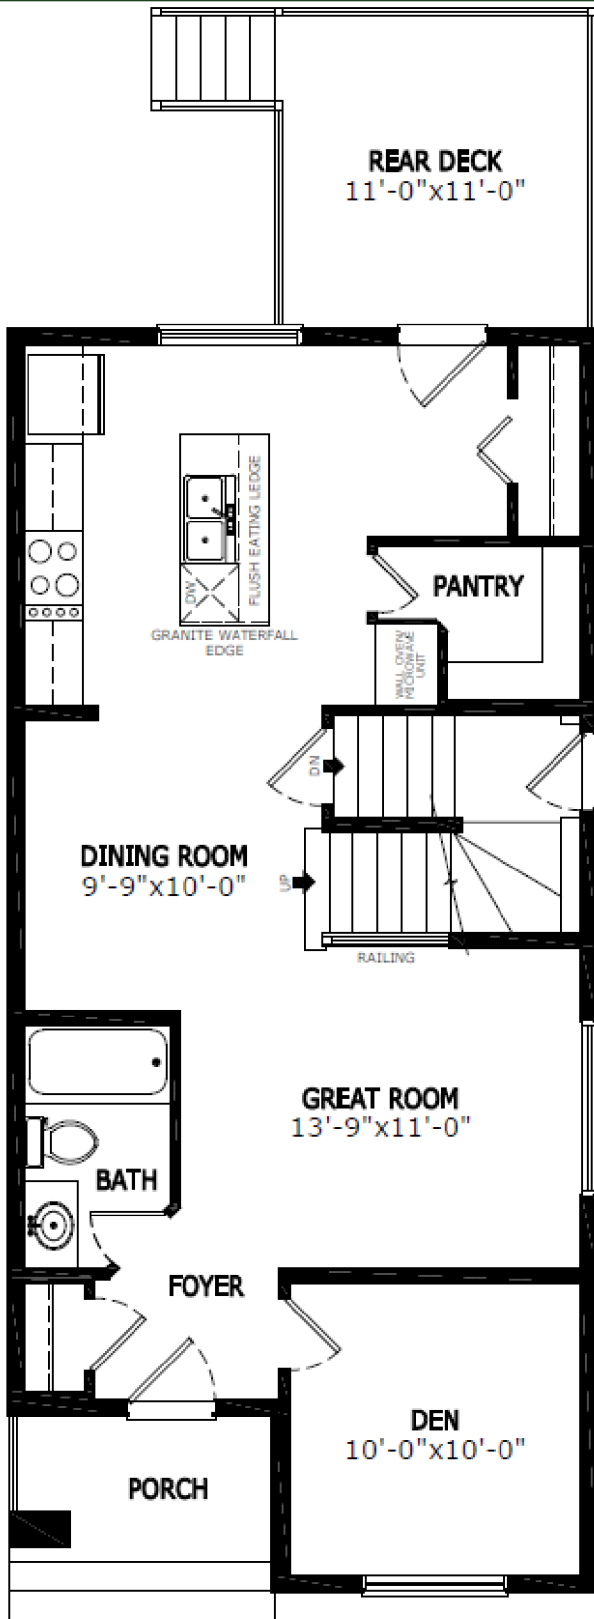

645 Lambeau Link

📍 - Lanark Landing, SE Airdrie

Job # 157044

 **Total Sq. Ft. - 1590**

 **Bedrooms - 4**

 **Bathrooms - 3**

- Side entrance
- 8'9" basement height
- Additional windows added throughout
- Main floor full bedroom/bathroom
- Executive kitchen
- Vaulted ceiling in bonus room
- Railing with iron spindles
- 11'x11' rear deck
- Granite/Quartz in kitchen and bathrooms with undermount sinks
- 9ft ceiling on main floor
- LVP flooring throughout main floor and all wet areas
- Knockdown ceilings on main and upper floor
- Stainless steel kitchen appliance package
- Smart Energy Package
- February 2023 specifications

Contact: Raman Dhillon & Emily Flegel

P: 403-980-1189 E: lanark@sterlingcalgary.com

Main Level: 806 sq. ft.

Upper Level: 784 sq. ft.