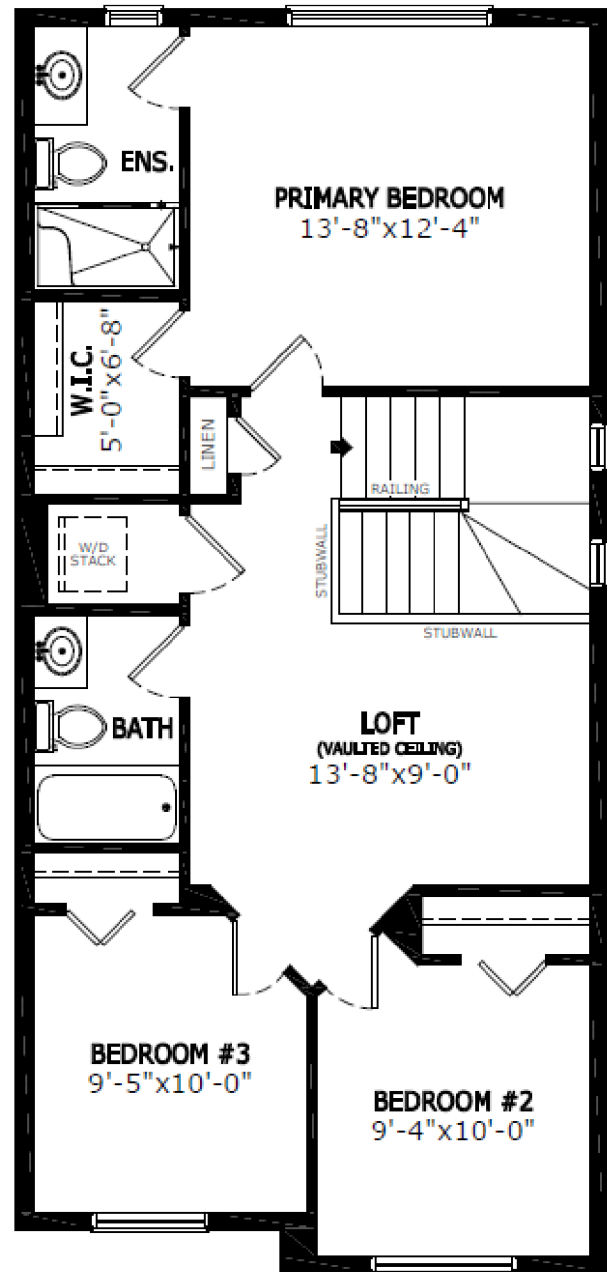

645 Lambeau Link

📍 - Lanark Landing, SE Airdrie

Job # 157044

 **Total Sq. Ft. - 1590**

 **Bedrooms - 4**

 **Bathrooms - 3**

- Side entrance
- 8'9" basement height
- Additional windows added throughout
- Main floor full bedroom/bathroom
- Executive kitchen
- Vaulted ceiling in bonus room
- Railing with iron spindles
- 11'x11' rear deck
- Granite/Quartz in kitchen and bathrooms with undermount sinks
- 9ft ceiling on main floor
- LVP flooring throughout main floor and all wet areas
- Knockdown ceilings on main and upper floor
- Stainless steel kitchen appliance package
- Smart Energy Package
- February 2023 specifications

Contact: Raman Dhillon & Emily Flegel

P: 403-980-1189 E: lanark@sterlingcalgary.com

Main Level: 806 sq. ft.

Upper Level: 784 sq. ft.