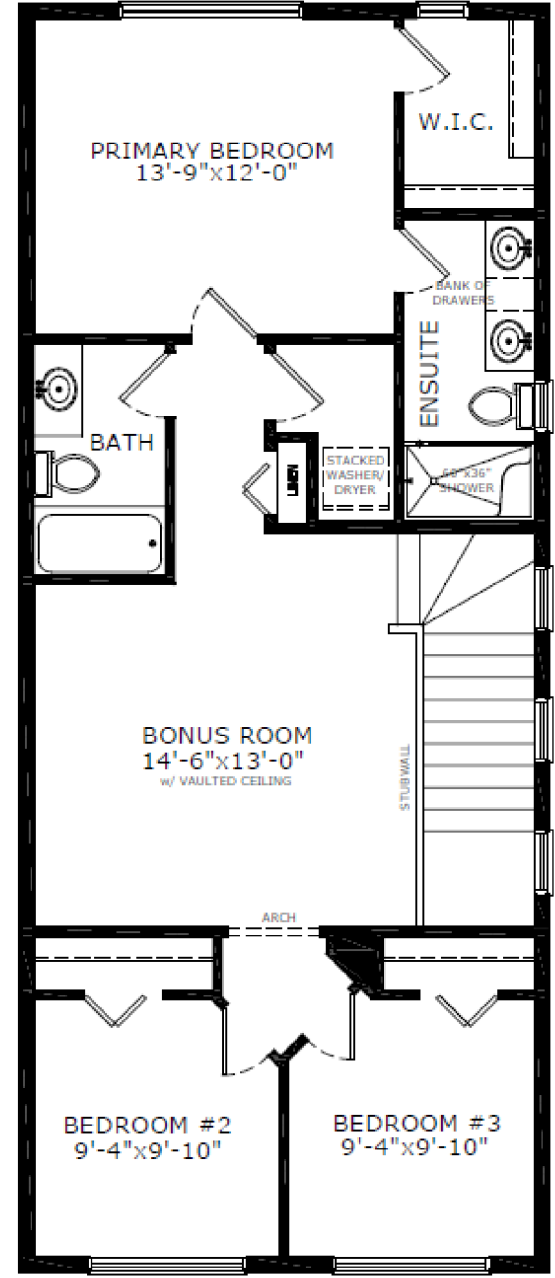

## 637 Lambeau Link

📍 - Lanark Landing, SE Airdrie

Job # 157046

**Total Sq. Ft. - 1814**

**Bedrooms - 4**

**Bathrooms - 3**

- Side entrance
- 8'9 basement height
- Additional windows added throughout
- Main floor full bedroom/bathroom
- Spice kitchen with gas line to range
- Chimney hood fan in main kitchen
- Electric fireplace with tile
- Maple railing with iron spindles
- Vaulted bonus room ceiling
- 10'x10' rear deck
- 4pc ensuite
- Granite/Quartz in kitchen and bathrooms with undermount sinks
- 9ft ceiling on main floor
- LVP flooring throughout main floor and all wet areas
- Knockdown ceilings on main and upper floor
- Stainless steel kitchen appliance package
- Smart Energy Package
- February 2023 specifications

# JADE

Main Level: 920 sq. ft.

Upper Level: 894 sq. ft.