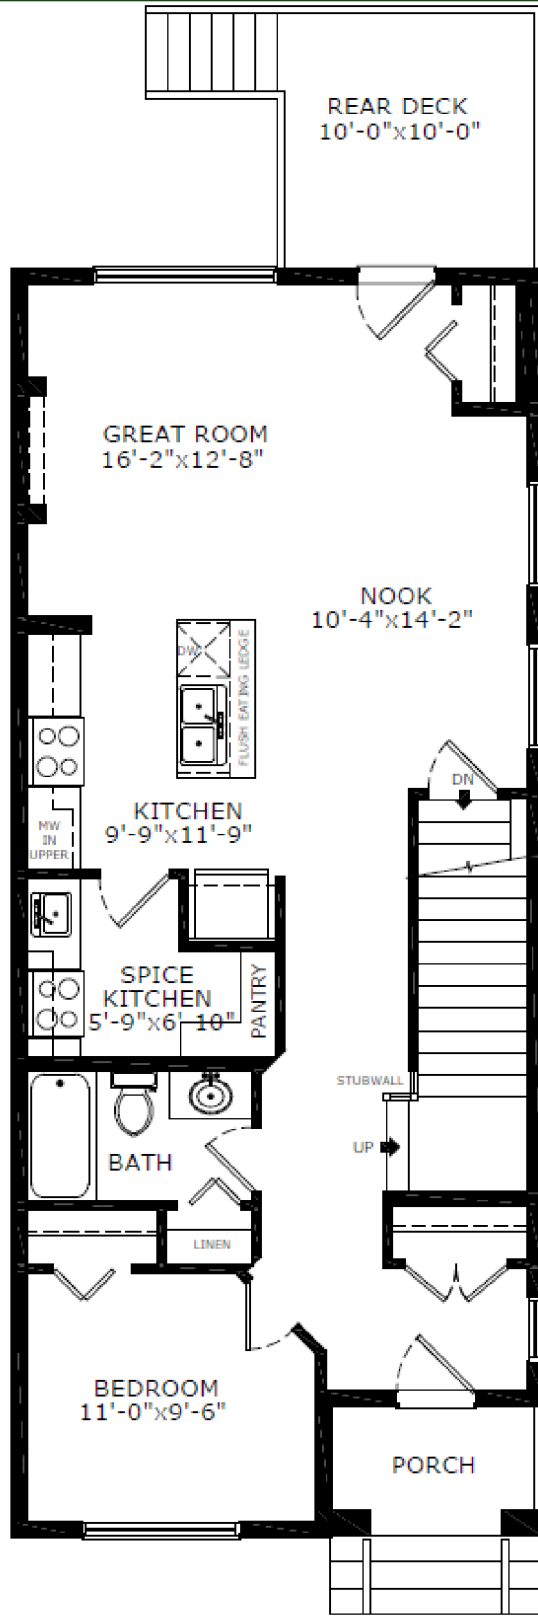

## 637 Lambeau Link

📍 - Lanark Landing, SE Airdrie

Job # 157046

**Total Sq. Ft. - 1814**

**Bedrooms - 4**

**Bathrooms - 3**

- Side entrance
- 8'9 basement height
- Additional windows added throughout
- Main floor full bedroom/bathroom
- Spice kitchen with gas line to range
- Chimney hood fan in main kitchen
- Electric fireplace with tile
- Maple railing with iron spindles
- Vaulted bonus room ceiling
- 10'x10' rear deck
- 4pc ensuite
- Granite/Quartz in kitchen and bathrooms with undermount sinks
- 9ft ceiling on main floor
- LVP flooring throughout main floor and all wet areas
- Knockdown ceilings on main and upper floor
- Stainless steel kitchen appliance package
- Smart Energy Package
- February 2023 specifications

# JADE

Main Level: 920 sq. ft.

Upper Level: 894 sq. ft.