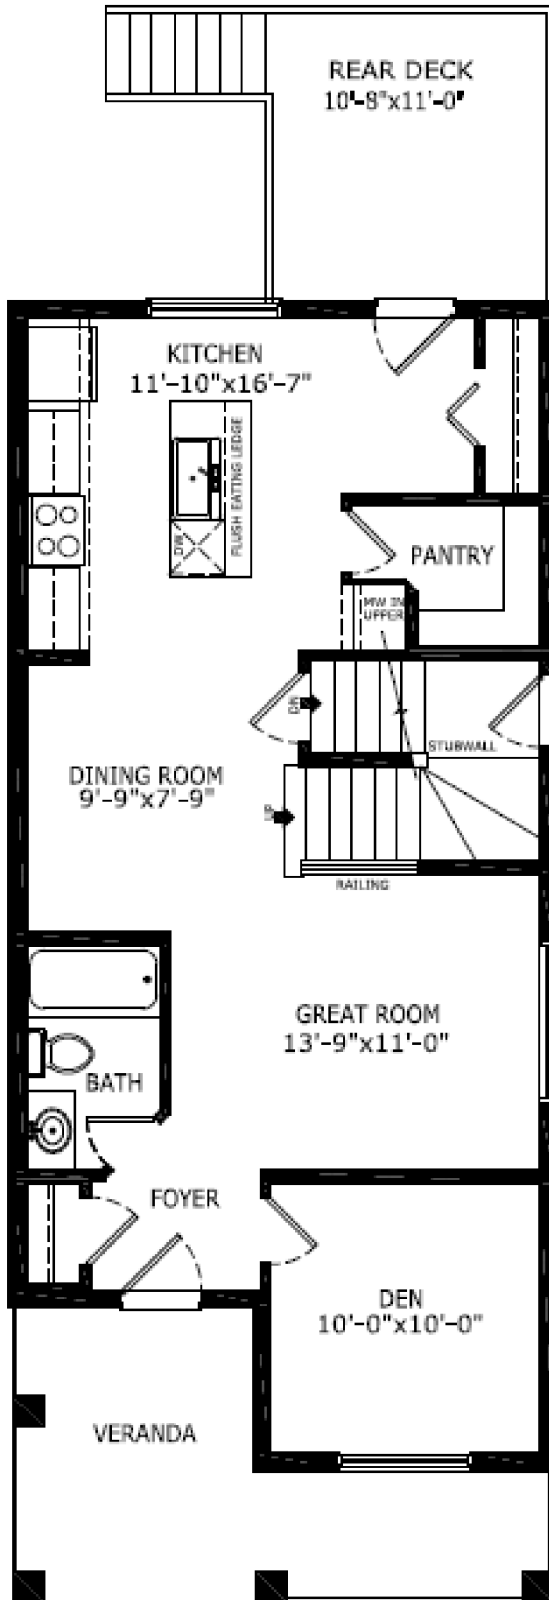

633 Lambeau Link

📍 - Lanark Landing, SE Airdrie

Job # 157047

 **Total Sq. Ft. - 1590**

 **Bedrooms - 4**

 **Bathrooms - 3**

- 8'9 basement height
- Additional windows added throughout home
- Side Entry
- 8'9 basement height
- Main floor full bedroom and bathroom
- Water line to fridge
- Gas line to range
- Chimney Hood fan in main kitchen
- Paint grade railing with iron spindles
- Vaulted ceiling in bonus room
- Granite/quartz in kitchen and bathrooms
- 9ft ceiling on main floor
- LVP flooring throughout main floor and wet areas
- Knockdown ceilings on main and upper floor
- Stainless steel kitchen appliance package
- Smart Energy Package
- Silgranit sink in kitchen with black faucet
- 11x10 rear deck
- Brushed Chrome Interior lighting package

Contact: Raman Dhillon & Emily Flegel

P: 403-980-1189 E: lanark@sterlingcalgary.com

Main Level: 806 sq. ft.

Upper Level: 784 sq. ft.