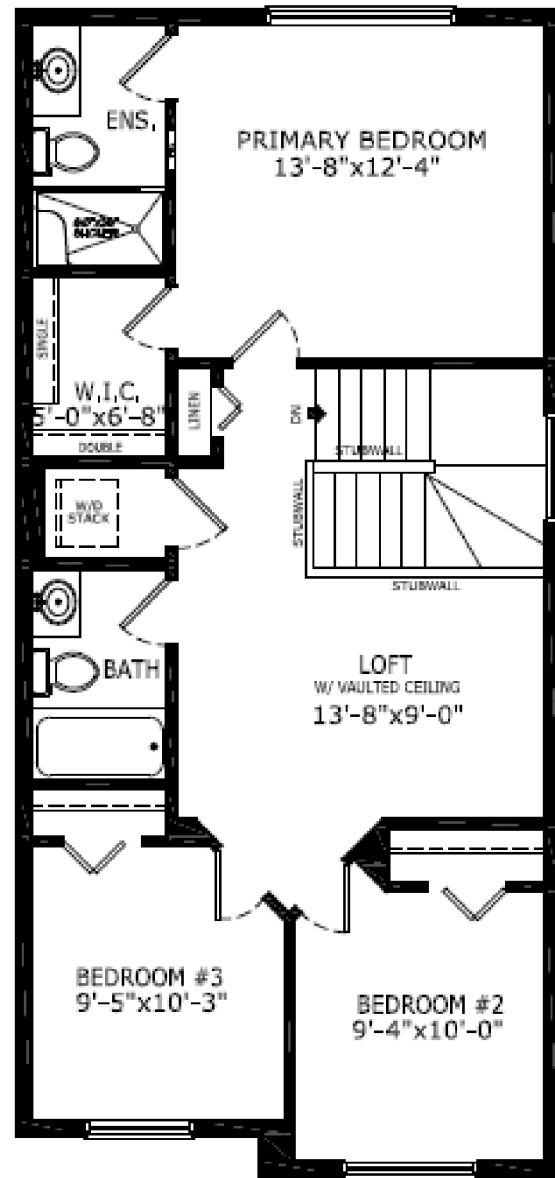

633 Lambeau Link

📍 - Lanark Landing, SE Airdrie

Job # 157047

 **Total Sq. Ft. - 1590**

 **Bedrooms - 4**

 **Bathrooms - 3**

- 8'9 basement height
- Additional windows added throughout home
- Side Entry
- 8'9 basement height
- Main floor full bedroom and bathroom
- Water line to fridge
- Gas line to range
- Chimney Hood fan in main kitchen
- Paint grade railing with iron spindles
- Vaulted ceiling in bonus room
- Granite/quartz in kitchen and bathrooms
- 9ft ceiling on main floor
- LVP flooring throughout main floor and wet areas
- Knockdown ceilings on main and upper floor
- Stainless steel kitchen appliance package
- Smart Energy Package
- Silgranit sink in kitchen with black faucet
- 11x10 rear deck
- Brushed Chrome Interior lighting package

Contact: Raman Dhillon & Emily Flegel

P: 403-980-1189 E: lanark@sterlingcalgary.com

Main Level: 806 sq. ft.

Upper Level: 784 sq. ft.