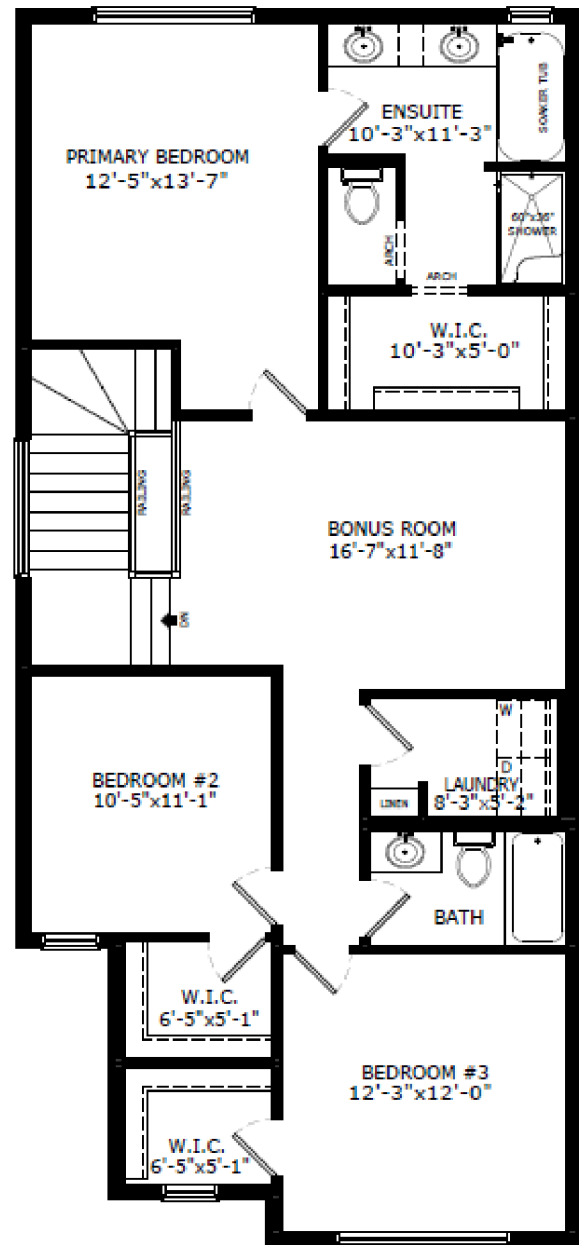

BIRKLEY

Sterling HOMES

A QUALICO Company

Main Level: 905 sq. ft.

Upper Level: 1119 sq. ft.