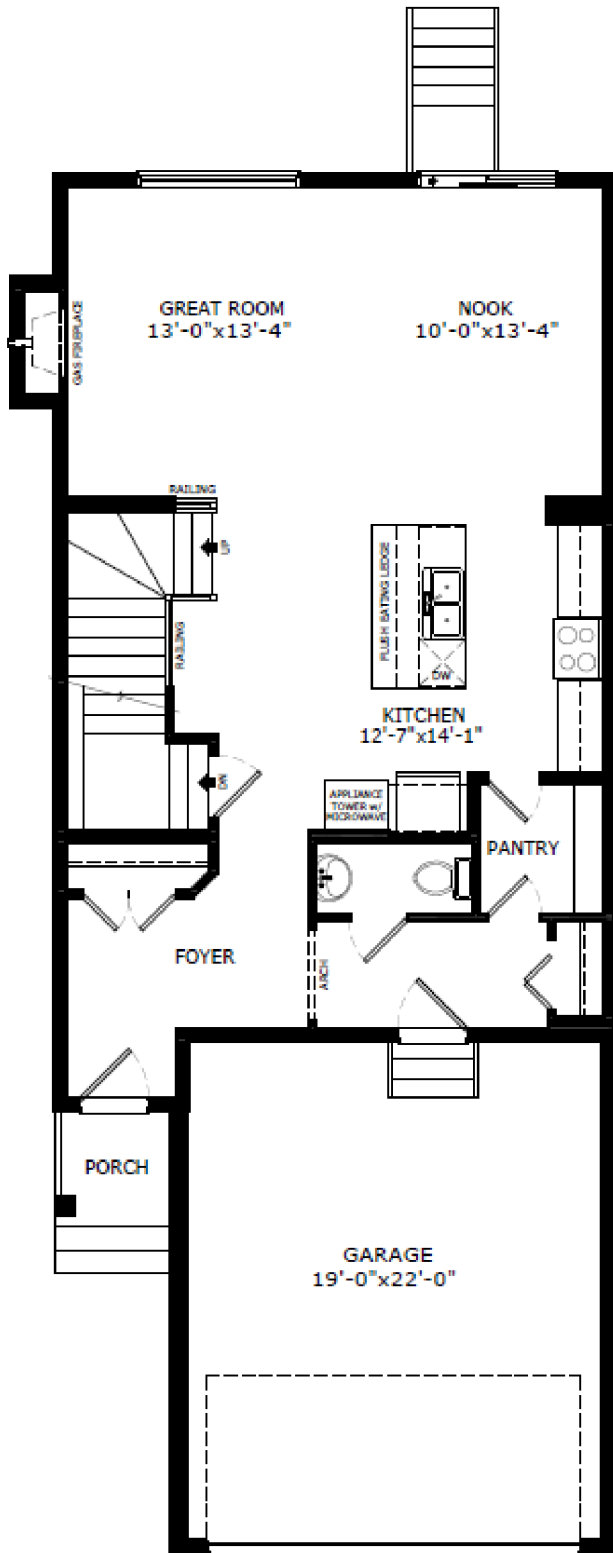

BIRKLEY

Sterling HOMES

A QUALICO Company

Main Level: 905 sq. ft.

Upper Level: 1119 sq. ft.