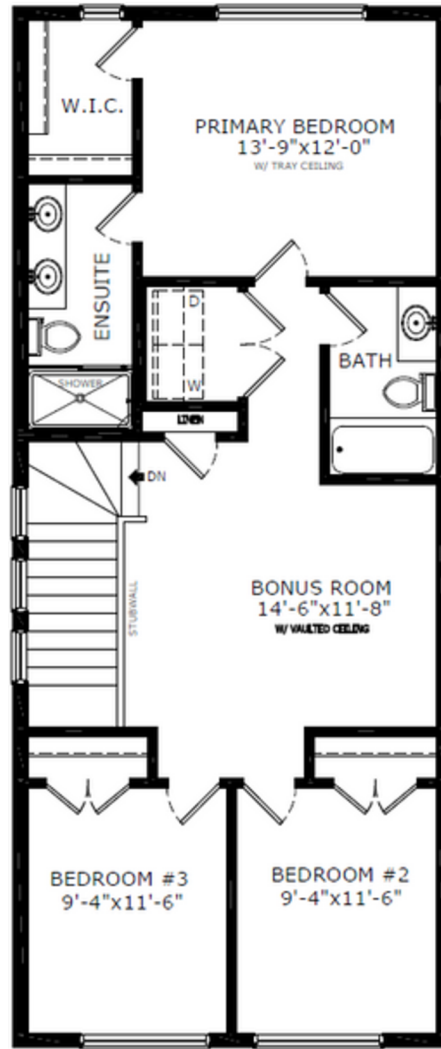

# JADE

Address  
**448 Lewiston Landing**

Job#  
**940023**

Total Sq. Ft. - 1880

Bedrooms - 4

Bathrooms - 3

## Floorplan

Main Level: 920 sq. ft.

Upper Level: 960 sq. ft.

Raman Dhillon  
Area Manager

Megan Flegel  
Host