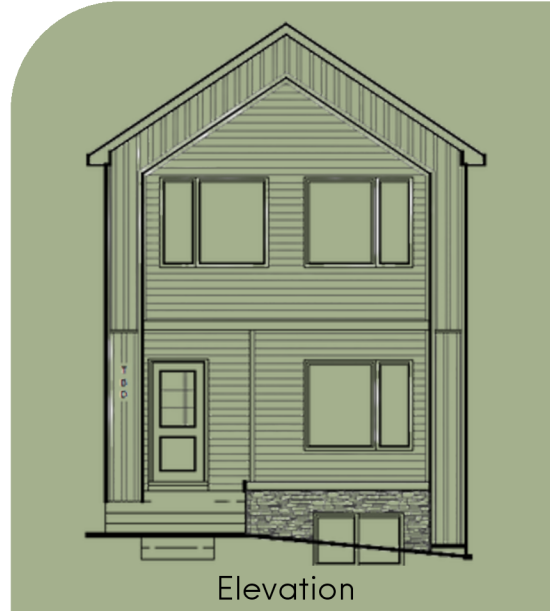

# JADE

Address  
**448 Lewiston Landing**

Job#  
**940023**

Total Sq. Ft. - 1880

Bedrooms - 4

Bathrooms - 3

## Floorplan

Main Level: 920 sq. ft.

Upper Level: 960 sq. ft.

Raman Dhillon  
Area Manager

Megan Flegel  
Host