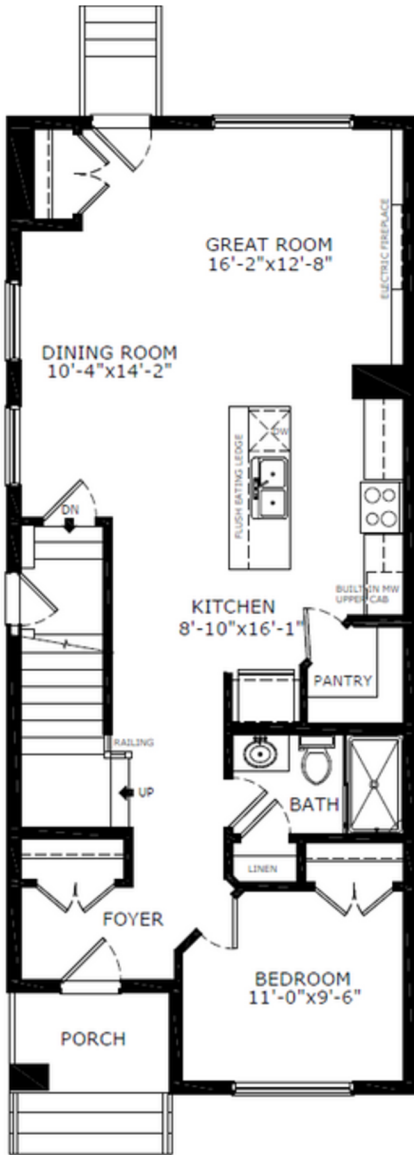

# JADE

Address  
**448 Lewiston Landing**

Job#  
**940023**

Total Sq. Ft. - 1880

Bedrooms - 4

Bathrooms - 3

## Floorplan

Main Level: 920 sq. ft.

Upper Level: 960 sq. ft.

Raman Dhillon  
Area Manager

Megan Flegel  
Host