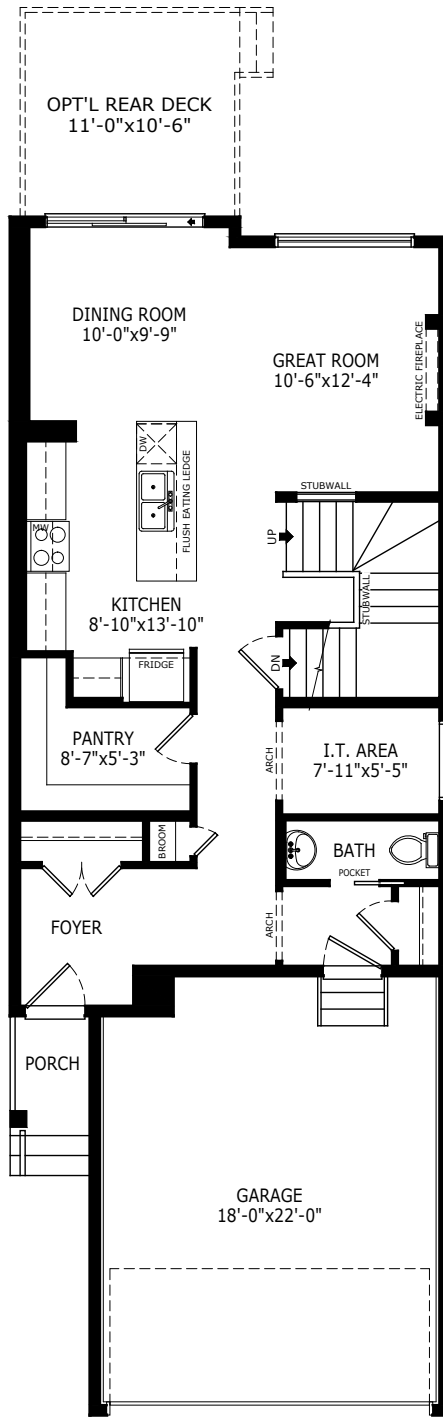

ABBOTT 2 2322 SQ FT | 3 BEDS | 2.5 + .5 BATHS

MAIN: 839 SQ FT

2ND FLOOR: 1036 SQ FT

3RD FLOOR: 447 SQ FT

EXTERIOR STYLE

FARMHOUSE

MODERN

PRAIRIE

MAIN FLOOR OPTIONS

BASEMENT OPTIONS

1 BEDROOM LEGAL SUITE - 574 SQ FT

2 BEDROOM LEGAL SUITE - 574 SQ FT

2ND FLOOR OPTIONS

3RD FLOOR OPTIONS