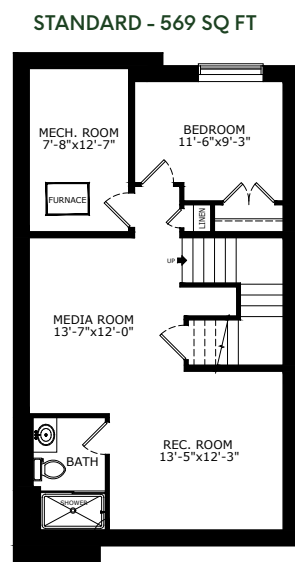

ABBOTT 2 2322 SQ FT | 3 BEDS | 2.5 + .5 BATHS

MAIN: 839 SQ FT

2ND FLOOR: 1036 SQ FT

3RD FLOOR: 447 SQ FT

EXTERIOR STYLE

FARMHOUSE

MODERN

PRAIRIE

MAIN FLOOR OPTIONS

BASEMENT OPTIONS

1 BEDROOM LEGAL SUITE - 574 SQ FT

2 BEDROOM LEGAL SUITE - 574 SQ FT

2ND FLOOR OPTIONS

3RD FLOOR OPTIONS