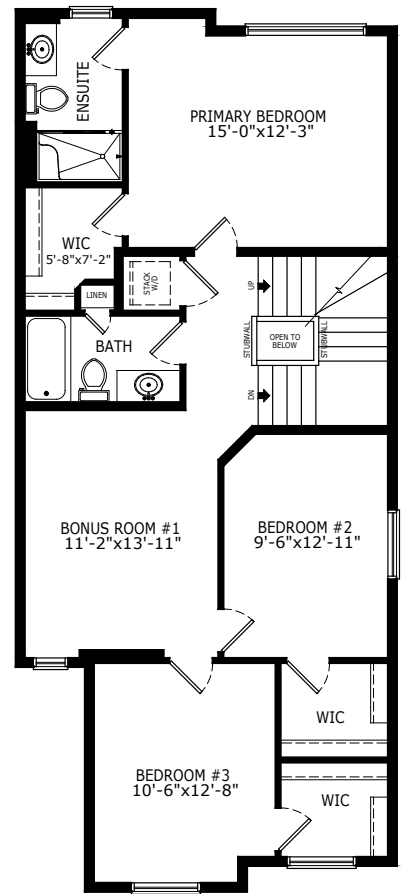

ABBOTT 2 2322 SQ FT | 3 BEDS | 2.5 + .5 BATHS

MAIN: 839 SQ FT

2ND FLOOR: 1036 SQ FT

3RD FLOOR: 447 SQ FT

EXTERIOR STYLE

FARMHOUSE

MODERN

PRAIRIE

MAIN FLOOR OPTIONS

BASEMENT OPTIONS

1 BEDROOM LEGAL SUITE - 574 SQ FT

2 BEDROOM LEGAL SUITE - 574 SQ FT

2ND FLOOR OPTIONS

3RD FLOOR OPTIONS