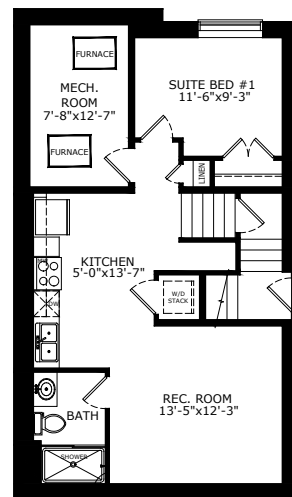

ABBOTT 2 2322 SQ FT | 3 BEDS | 2.5 + .5 BATHS

MAIN: 839 SQ FT

2ND FLOOR: 1036 SQ FT

3RD FLOOR: 447 SQ FT

EXTERIOR STYLE

FARMHOUSE

MODERN

PRAIRIE

MAIN FLOOR OPTIONS

BASEMENT OPTIONS

1 BEDROOM LEGAL SUITE - 574 SQ FT

2 BEDROOM LEGAL SUITE - 574 SQ FT

2ND FLOOR OPTIONS

3RD FLOOR OPTIONS