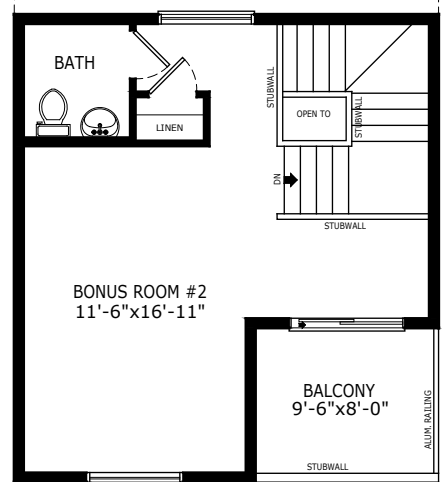

ABBOTT 2 2322 SQ FT | 3 BEDS | 2.5 + .5 BATHS

MAIN: 839 SQ FT

2ND FLOOR: 1036 SQ FT

3RD FLOOR: 447 SQ FT

EXTERIOR STYLE

FARMHOUSE

MODERN

PRAIRIE

MAIN FLOOR OPTIONS

BASEMENT OPTIONS

1 BEDROOM LEGAL SUITE - 574 SQ FT

2 BEDROOM LEGAL SUITE - 574 SQ FT

2ND FLOOR OPTIONS

3RD FLOOR OPTIONS