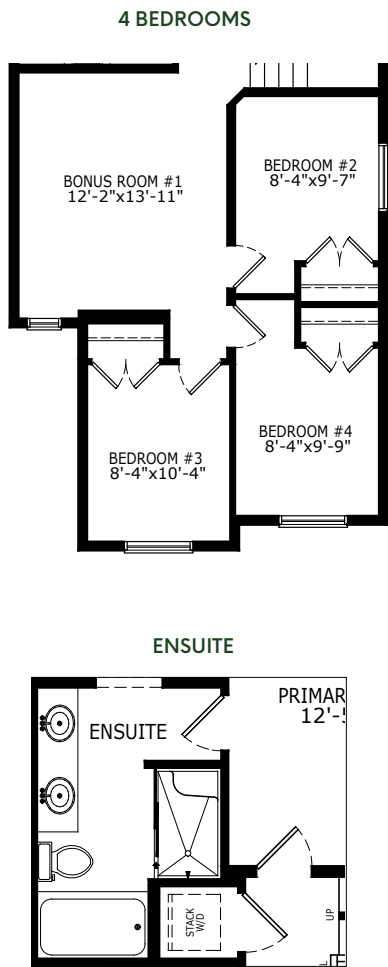

ABBOTT 2 2322 SQ FT | 3 BEDS | 2.5 + .5 BATHS

MAIN: 839 SQ FT

2ND FLOOR: 1036 SQ FT

3RD FLOOR: 447 SQ FT

EXTERIOR STYLE

FARMHOUSE

MODERN

PRAIRIE

MAIN FLOOR OPTIONS

BASEMENT OPTIONS

1 BEDROOM LEGAL SUITE - 574 SQ FT

2 BEDROOM LEGAL SUITE - 574 SQ FT

2ND FLOOR OPTIONS

3RD FLOOR OPTIONS