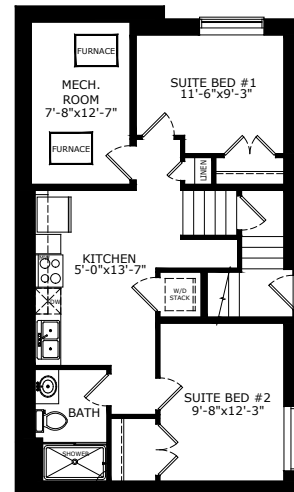

ABBOTT 2 2322 SQ FT | 3 BEDS | 2.5 + .5 BATHS

MAIN: 839 SQ FT

2ND FLOOR: 1036 SQ FT

3RD FLOOR: 447 SQ FT

EXTERIOR STYLE

FARMHOUSE

MODERN

PRAIRIE

MAIN FLOOR OPTIONS

BASEMENT OPTIONS

1 BEDROOM LEGAL SUITE - 574 SQ FT

2 BEDROOM LEGAL SUITE - 574 SQ FT

2ND FLOOR OPTIONS

3RD FLOOR OPTIONS