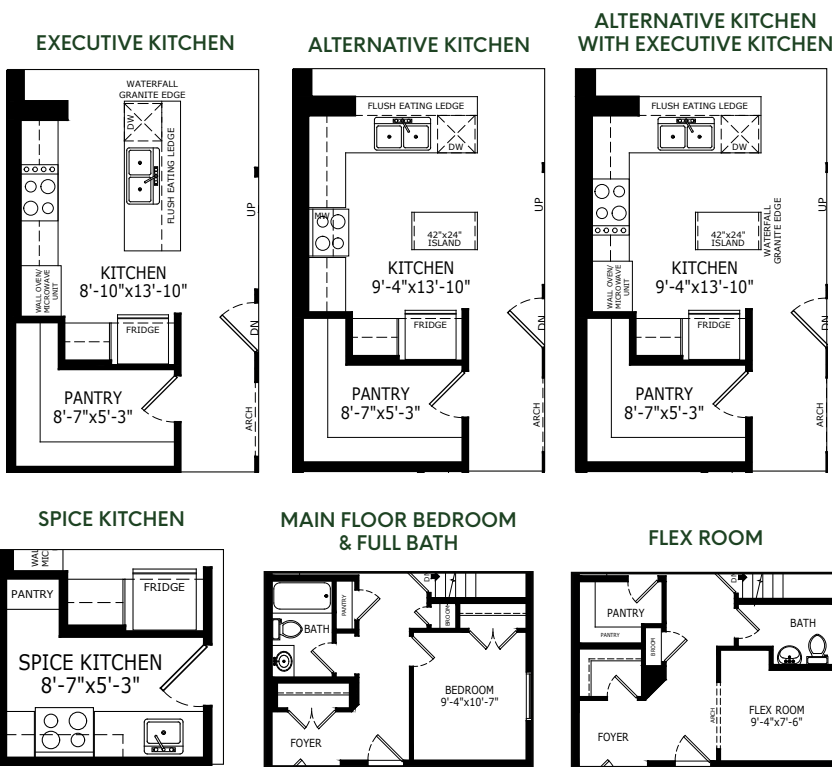

ABBOTT 2 2322 SQ FT | 3 BEDS | 2.5 + .5 BATHS

MAIN: 839 SQ FT

2ND FLOOR: 1036 SQ FT

3RD FLOOR: 447 SQ FT

EXTERIOR STYLE

FARMHOUSE

MODERN

PRAIRIE

MAIN FLOOR OPTIONS

BASEMENT OPTIONS

1 BEDROOM LEGAL SUITE - 574 SQ FT

2 BEDROOM LEGAL SUITE - 574 SQ FT

2ND FLOOR OPTIONS

3RD FLOOR OPTIONS