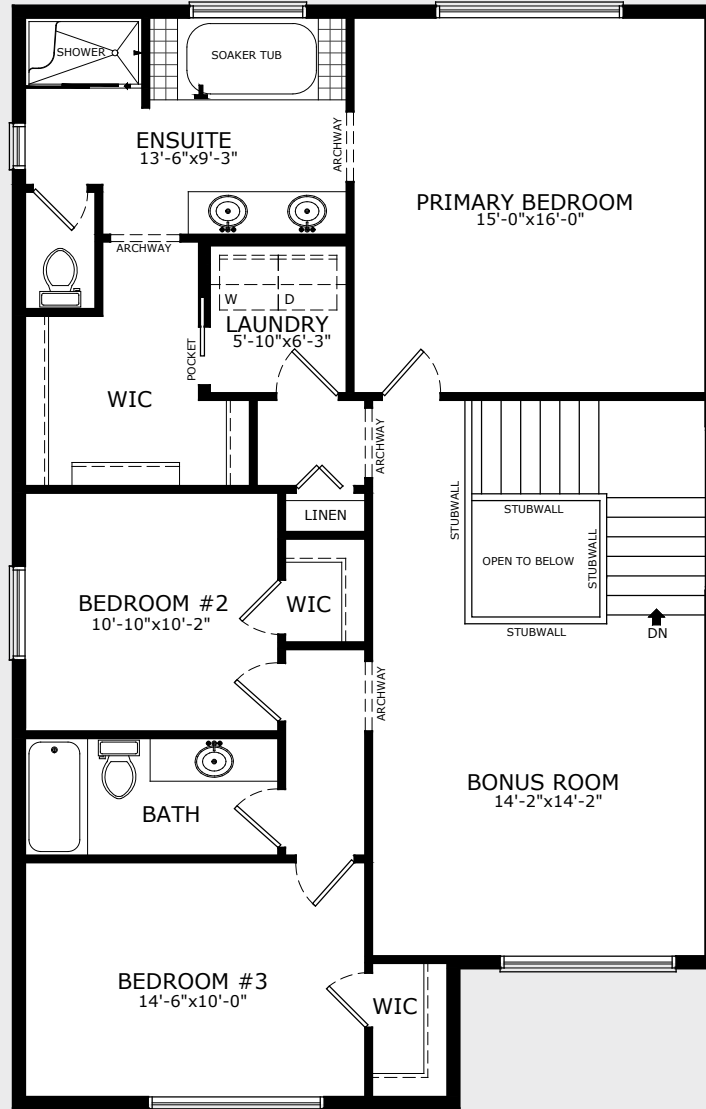

Charlotte

2440 SQ FT | MAIN 1186 SQ FT | UPPER 1254 SQ FT

Sterling
HOMES

A QUALICO Company

Building homes for over

-70-
years

STANDARD UPPER FLOOR

ELEVATIONS*

* Elevations may differ for optional layouts

Build Your Life

STERLINGCALGARY.COM