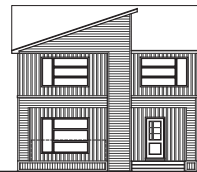

Charlotte

2440 SQ FT | MAIN 1186 SQ FT | UPPER 1254 SQ FT

MAIN FLOOR WITH EXECUTIVE KITCHEN

Build Your Life

STERLINGCALGARY.COM

Charlotte

2440 SQ FT | MAIN 1186 SQ FT | UPPER 1254 SQ FT

Sterling
HOMES

A QUALICO Company

Building homes for over

-70-
years

STANDARD UPPER FLOOR

ELEVATIONS*

* Elevations may differ for optional layouts

PRAIRIE
ELEVATION

FARMHOUSE
ELEVATION

CRAFTSMAN
ELEVATION

CONTEMPORARY
ELEVATION

CONTEMPORARY
STUCCO ELEVATION

Build Your Life

STERLINGCALGARY.COM