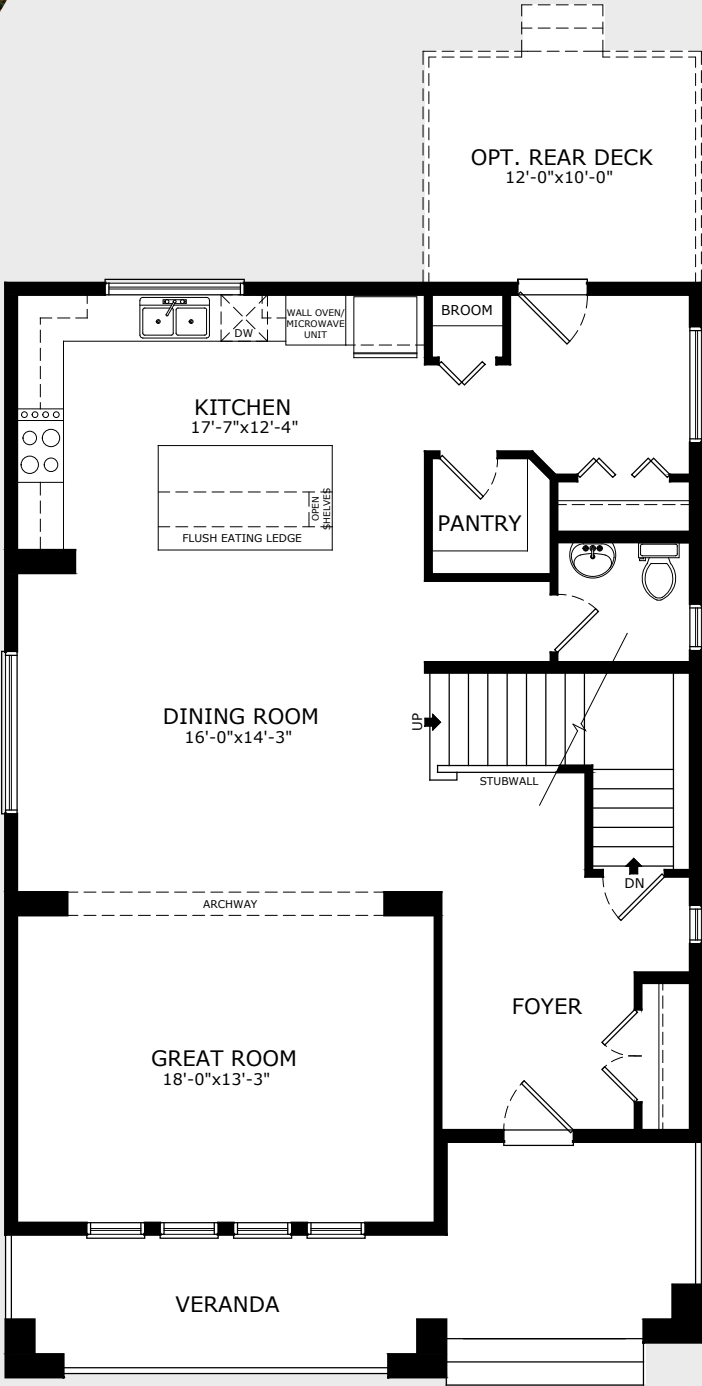

Charlotte

2440 SQ FT | MAIN 1186 SQ FT | UPPER 1254 SQ FT

MAIN FLOOR WITH EXECUTIVE KITCHEN

Build Your Life

STERLINGCALGARY.COM

Charlotte

2440 SQ FT | MAIN 1186 SQ FT | UPPER 1254 SQ FT

Sterling
HOMES