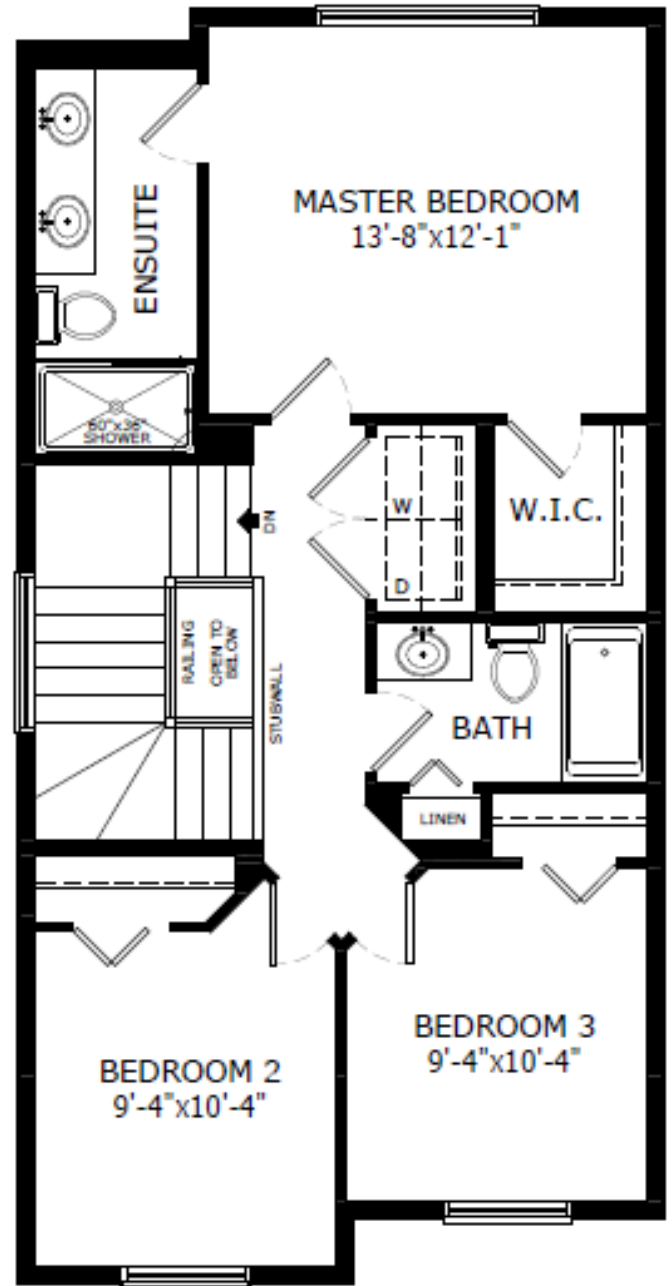

SHELBY 3

Sterling HOMES

A QUALICO Company

Main Level: 730 sq. ft.

Second Level: 686 sq. ft.