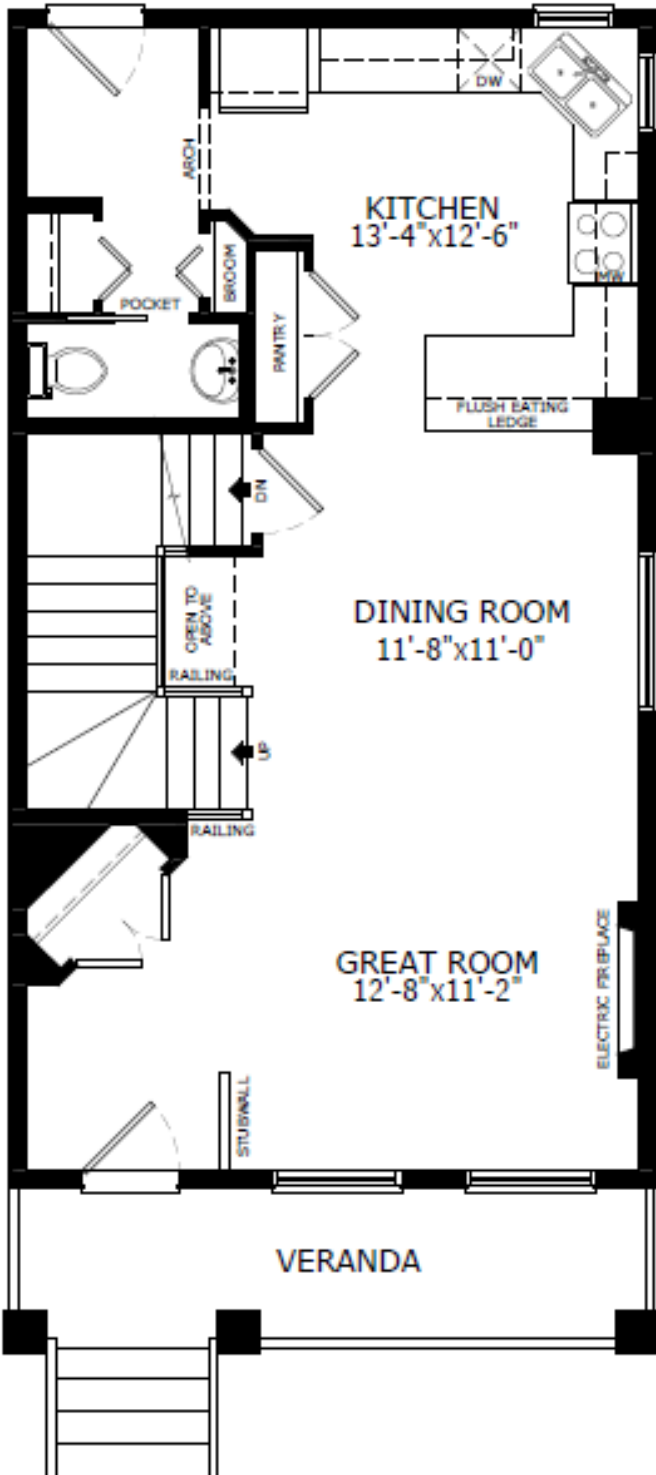

SHELBY 3

Sterling HOMES

A QUALICO Company

Main Level: 730 sq. ft.

Second Level: 686 sq. ft.