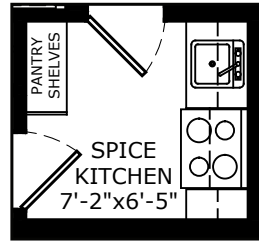

OLIVIA

MAIN: 945 SQ FT

UPPER: 1091 SQ FT

EXTERIOR STYLE

PRAIRIE

FARMHOUSE

CRAFTSMAN

MAIN FLOOR OPTIONS

EXECUTIVE KITCHEN

SPICE KITCHEN

BASEMENT OPTIONS

STANDARD - 674 SQ FT

UPPER FLOOR OPTIONS

4 BEDROOM - 1080 SQ FT

Optional 4 bedroom removes 1 sq ft

1 BEDROOM LEGAL SUITE - 660 SQ FT