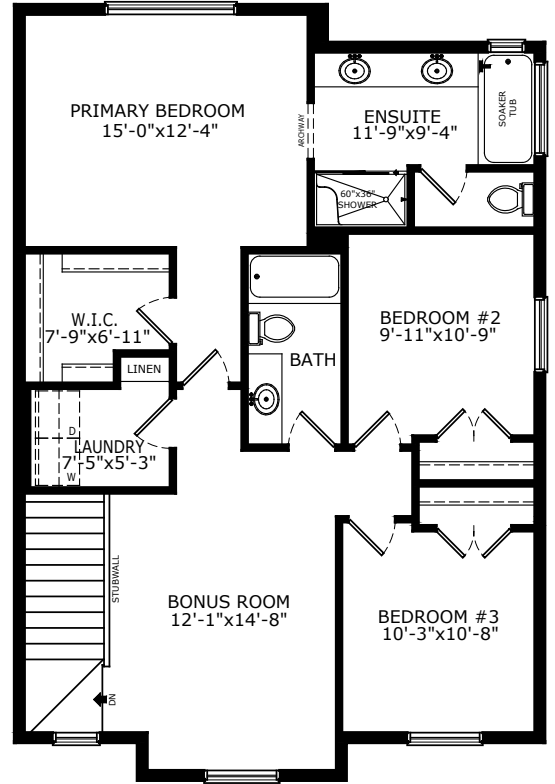

OLIVIA

MAIN: 945 SQ FT

UPPER: 1091 SQ FT

EXTERIOR STYLE

PRAIRIE

FARMHOUSE

CRAFTSMAN

MAIN FLOOR OPTIONS

EXECUTIVE KITCHEN

SPICE KITCHEN

BASEMENT OPTIONS

STANDARD - 674 SQ FT

UPPER FLOOR OPTIONS

4 BEDROOM - 1080 SQ FT

Optional 4 bedroom removes 1 sq ft

1 BEDROOM LEGAL SUITE - 660 SQ FT