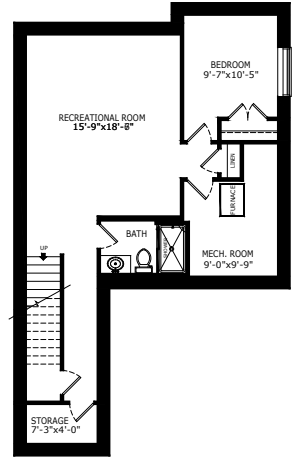

OLIVIA

MAIN: 945 SQ FT

UPPER: 1091 SQ FT

EXTERIOR STYLE

PRAIRIE

FARMHOUSE

CRAFTSMAN

MAIN FLOOR OPTIONS

EXECUTIVE KITCHEN

SPICE KITCHEN

BASEMENT OPTIONS

STANDARD - 674 SQ FT

UPPER FLOOR OPTIONS

4 BEDROOM - 1080 SQ FT

Optional 4 bedroom removes 1 sq ft

1 BEDROOM LEGAL SUITE - 660 SQ FT