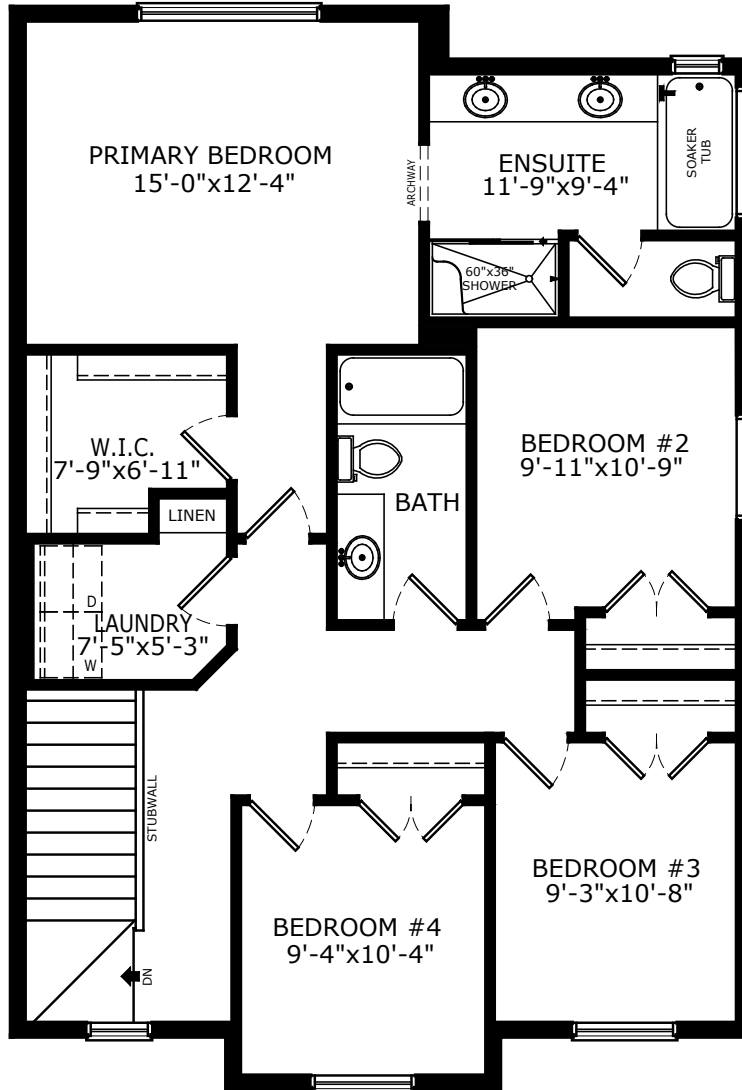

OLIVIA

MAIN: 945 SQ FT

UPPER: 1091 SQ FT

EXTERIOR STYLE

PRAIRIE

FARMHOUSE

CRAFTSMAN

MAIN FLOOR OPTIONS

EXECUTIVE KITCHEN

SPICE KITCHEN

BASEMENT OPTIONS

STANDARD - 674 SQ FT

UPPER FLOOR OPTIONS

4 BEDROOM - 1080 SQ FT

Optional 4 bedroom removes 1 sq ft

1 BEDROOM LEGAL SUITE - 660 SQ FT