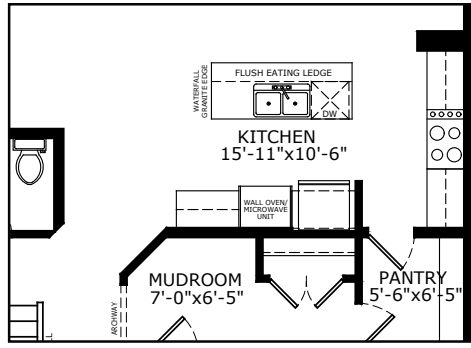

OLIVIA

MAIN: 945 SQ FT

UPPER: 1091 SQ FT

EXTERIOR STYLE

PRAIRIE

FARMHOUSE

CRAFTSMAN

MAIN FLOOR OPTIONS

EXECUTIVE KITCHEN

SPICE KITCHEN

BASEMENT OPTIONS

STANDARD - 674 SQ FT

UPPER FLOOR OPTIONS

4 BEDROOM - 1080 SQ FT

Optional 4 bedroom removes 1 sq ft

1 BEDROOM LEGAL SUITE - 660 SQ FT