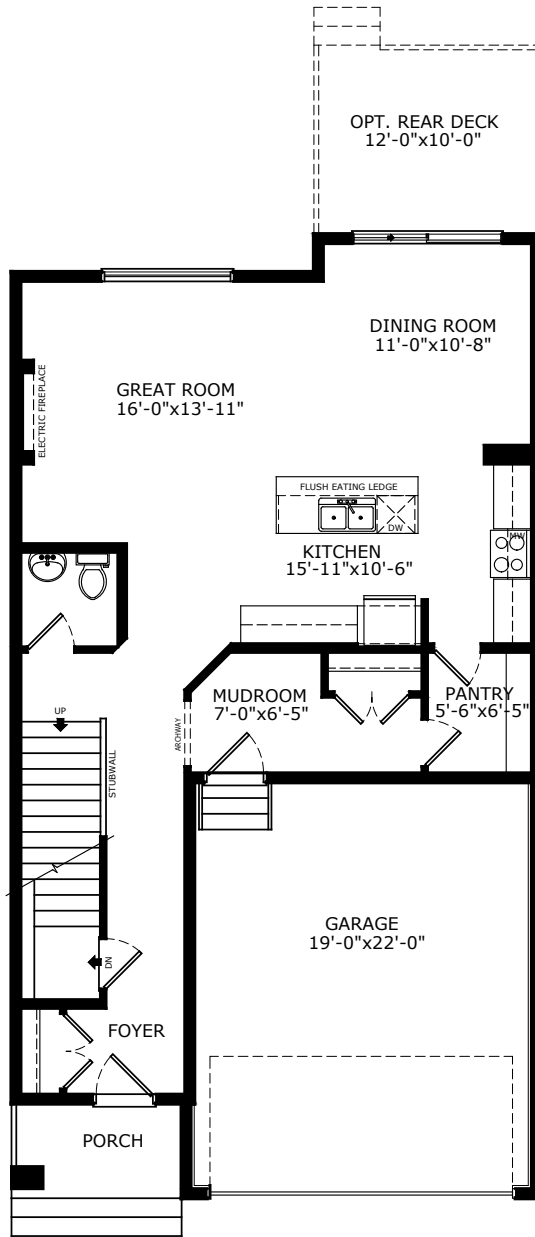

OLIVIA

MAIN: 945 SQ FT

UPPER: 1091 SQ FT

EXTERIOR STYLE

PRAIRIE

FARMHOUSE

CRAFTSMAN

MAIN FLOOR OPTIONS

EXECUTIVE KITCHEN

SPICE KITCHEN

BASEMENT OPTIONS

STANDARD - 674 SQ FT

UPPER FLOOR OPTIONS

4 BEDROOM - 1080 SQ FT

Optional 4 bedroom removes 1 sq ft

1 BEDROOM LEGAL SUITE - 660 SQ FT