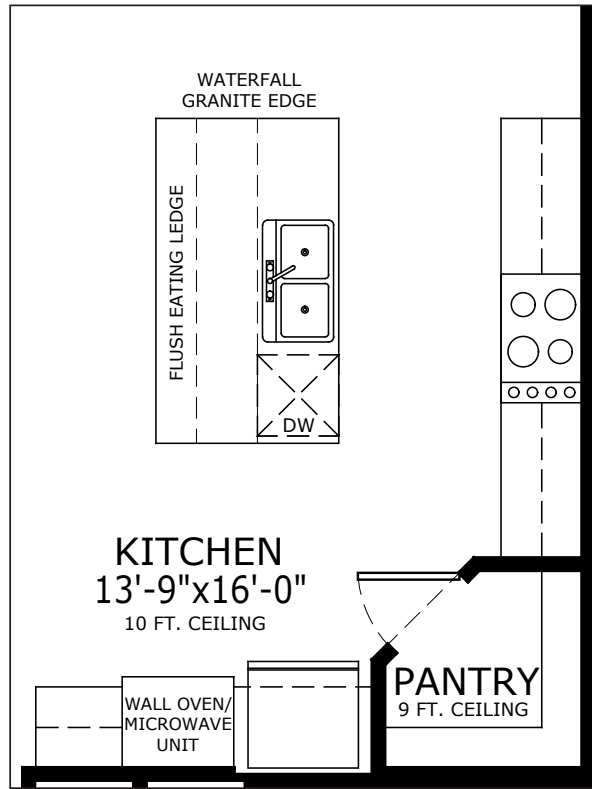

1720 SQ FT | 1 BEDS | 1.5 BATHS

PARKER

MAIN: 1720 SQ FT

EXTERIOR STYLE

ARTS & CRAFTS

PRAIRIE

MAIN FLOOR OPTION

BASEMENT OPTION

EXECUTIVE KITCHEN

STANDARD - 1343 SQ FT