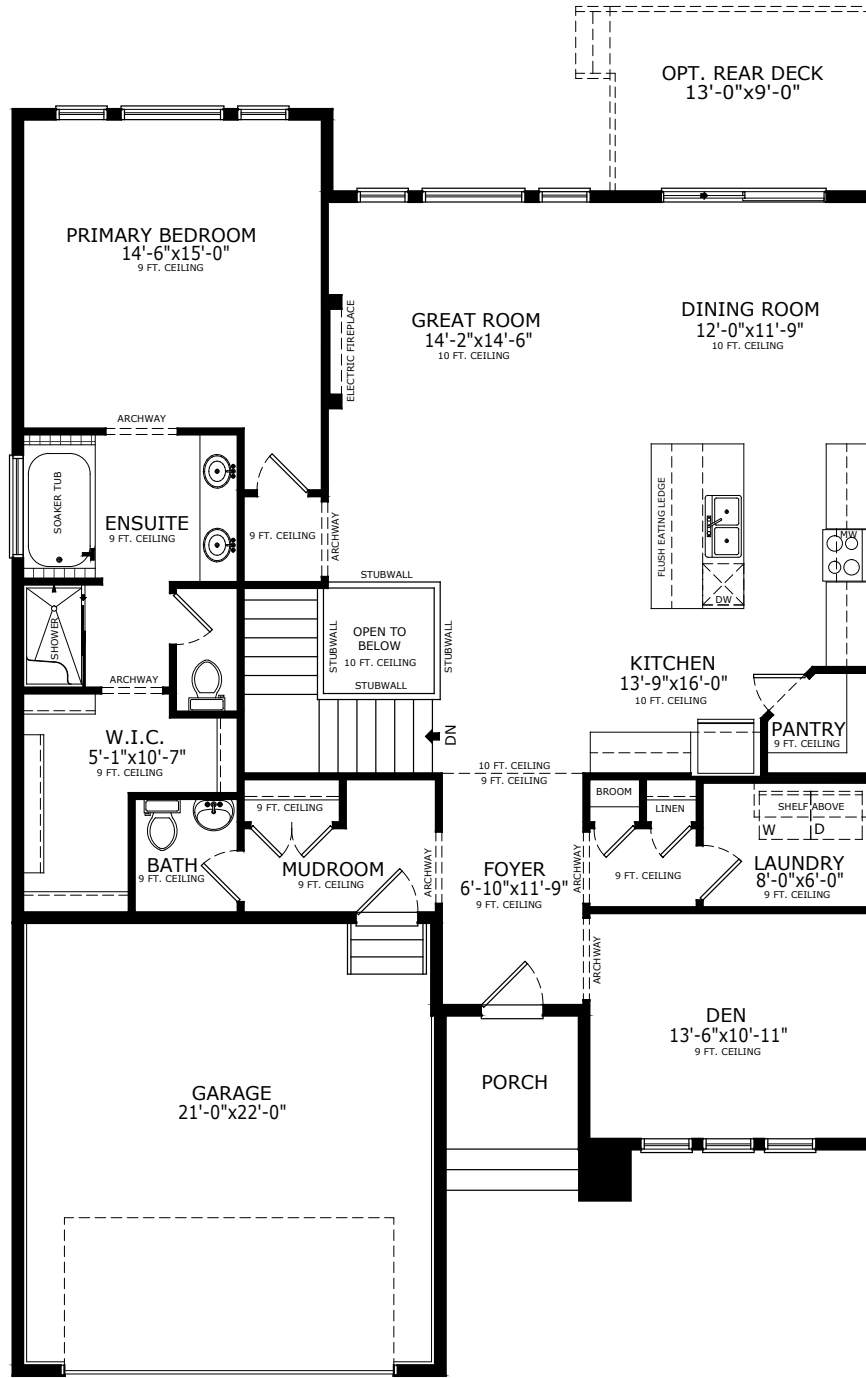

1720 SQ FT | 1 BEDS | 1.5 BATHS

PARKER

MAIN: 1720 SQ FT

EXTERIOR STYLE

ARTS & CRAFTS

PRAIRIE

MAIN FLOOR OPTION

BASEMENT OPTION

EXECUTIVE KITCHEN

STANDARD - 1343 SQ FT