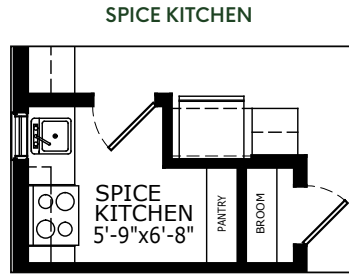

MAIN FLOOR OPTIONS

BASEMENT OPTIONS

UPPER FLOOR OPTIONS

1 BEDROOM LEGAL SUITE - 766 SQ FT

THIRD FLOOR 2ND PRIMARY BEDROOM #3

THIRD FLOOR FULL BATH WITH BEDROOM

2 BEDROOM LEGAL SUITE - 766 SQ FT