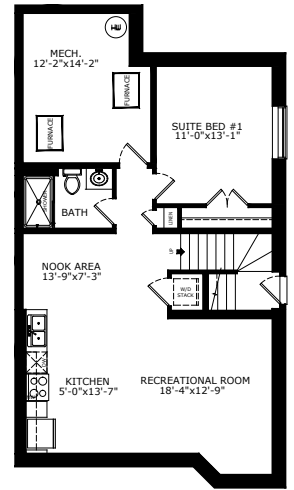

MAIN FLOOR OPTIONS

BASEMENT OPTIONS

UPPER FLOOR OPTIONS

1 BEDROOM LEGAL SUITE - 766 SQ FT

THIRD FLOOR 2ND PRIMARY BEDROOM #3

THIRD FLOOR FULL BATH WITH BEDROOM

2 BEDROOM LEGAL SUITE - 766 SQ FT