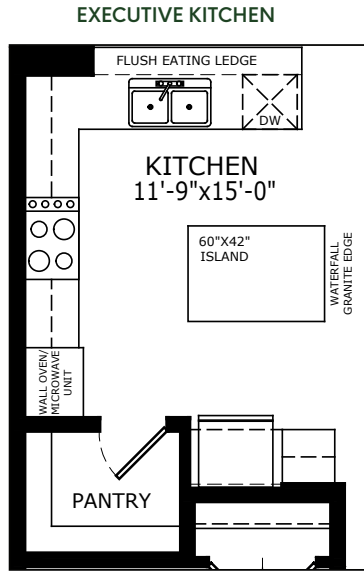

MAIN FLOOR OPTIONS

BASEMENT OPTIONS

UPPER FLOOR OPTIONS

1 BEDROOM LEGAL SUITE - 766 SQ FT

THIRD FLOOR 2ND PRIMARY BEDROOM #3

THIRD FLOOR FULL BATH WITH BEDROOM

2 BEDROOM LEGAL SUITE - 766 SQ FT