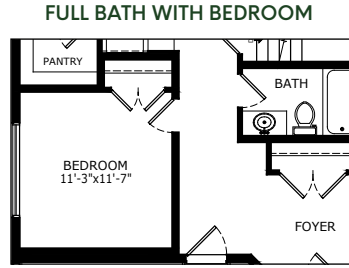

MAIN FLOOR OPTIONS

BASEMENT OPTIONS

UPPER FLOOR OPTIONS

1 BEDROOM LEGAL SUITE - 766 SQ FT

THIRD FLOOR 2ND PRIMARY BEDROOM #3

THIRD FLOOR FULL BATH WITH BEDROOM

2 BEDROOM LEGAL SUITE - 766 SQ FT