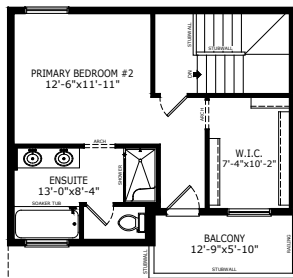

MAIN FLOOR OPTIONS

BASEMENT OPTIONS

UPPER FLOOR OPTIONS

1 BEDROOM LEGAL SUITE - 766 SQ FT

THIRD FLOOR 2ND PRIMARY BEDROOM #3

THIRD FLOOR FULL BATH WITH BEDROOM

2 BEDROOM LEGAL SUITE - 766 SQ FT