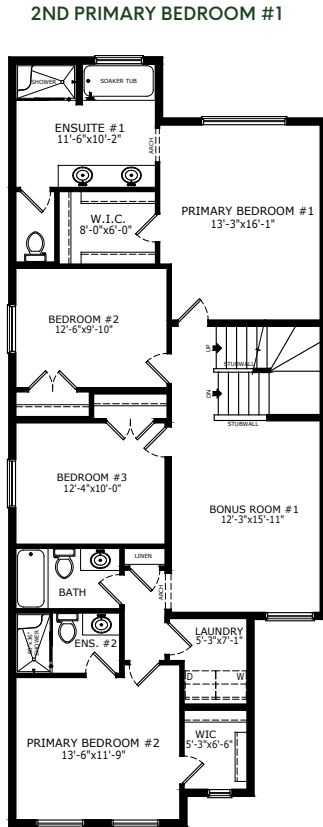

MAIN FLOOR OPTIONS

BASEMENT OPTIONS

UPPER FLOOR OPTIONS

1 BEDROOM LEGAL SUITE - 766 SQ FT

THIRD FLOOR 2ND PRIMARY BEDROOM #3

THIRD FLOOR FULL BATH WITH BEDROOM

2 BEDROOM LEGAL SUITE - 766 SQ FT