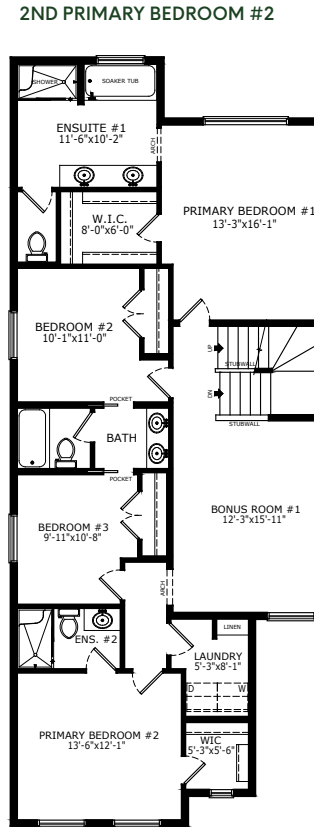

MAIN FLOOR OPTIONS

BASEMENT OPTIONS

UPPER FLOOR OPTIONS

1 BEDROOM LEGAL SUITE - 766 SQ FT

THIRD FLOOR 2ND PRIMARY BEDROOM #3

THIRD FLOOR FULL BATH WITH BEDROOM

2 BEDROOM LEGAL SUITE - 766 SQ FT