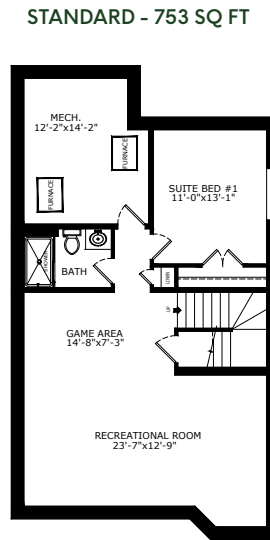

MAIN FLOOR OPTIONS

BASEMENT OPTIONS

UPPER FLOOR OPTIONS

1 BEDROOM LEGAL SUITE - 766 SQ FT

THIRD FLOOR 2ND PRIMARY BEDROOM #3

THIRD FLOOR FULL BATH WITH BEDROOM

2 BEDROOM LEGAL SUITE - 766 SQ FT