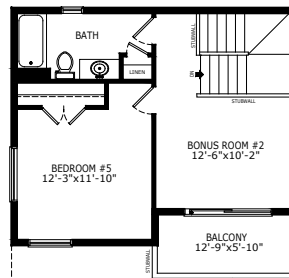

MAIN FLOOR OPTIONS

BASEMENT OPTIONS

UPPER FLOOR OPTIONS

1 BEDROOM LEGAL SUITE - 766 SQ FT

THIRD FLOOR 2ND PRIMARY BEDROOM #3

THIRD FLOOR FULL BATH WITH BEDROOM

2 BEDROOM LEGAL SUITE - 766 SQ FT