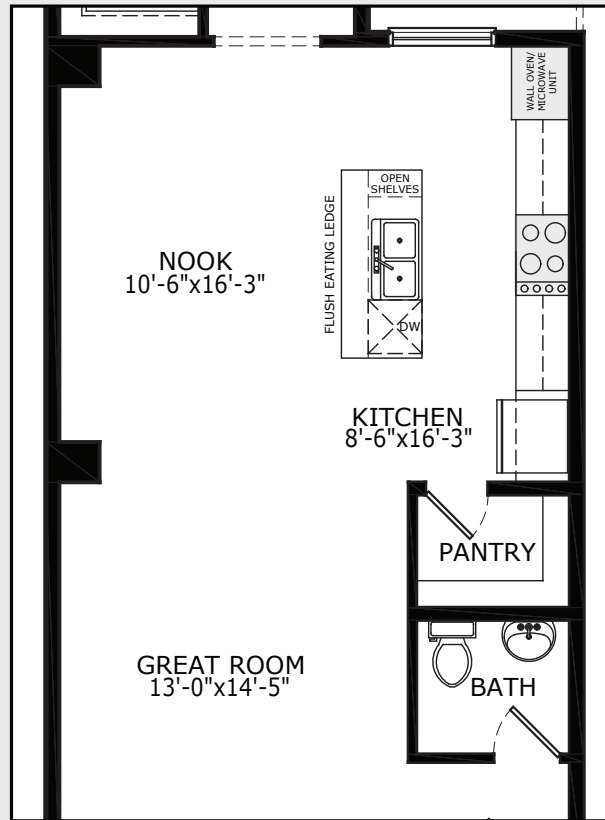

Ramsey

1614 SQ FT | MAIN 880 SQ FT | UPPER 734 SQ FT

STANDARD MAIN FLOOR

OPTIONAL EXECUTIVE KITCHEN

Build Your Life

STERLINGCALGARY.COM

Ramsey

1614 SQ FT | MAIN 880 SQ FT | UPPER 734 SQ FT