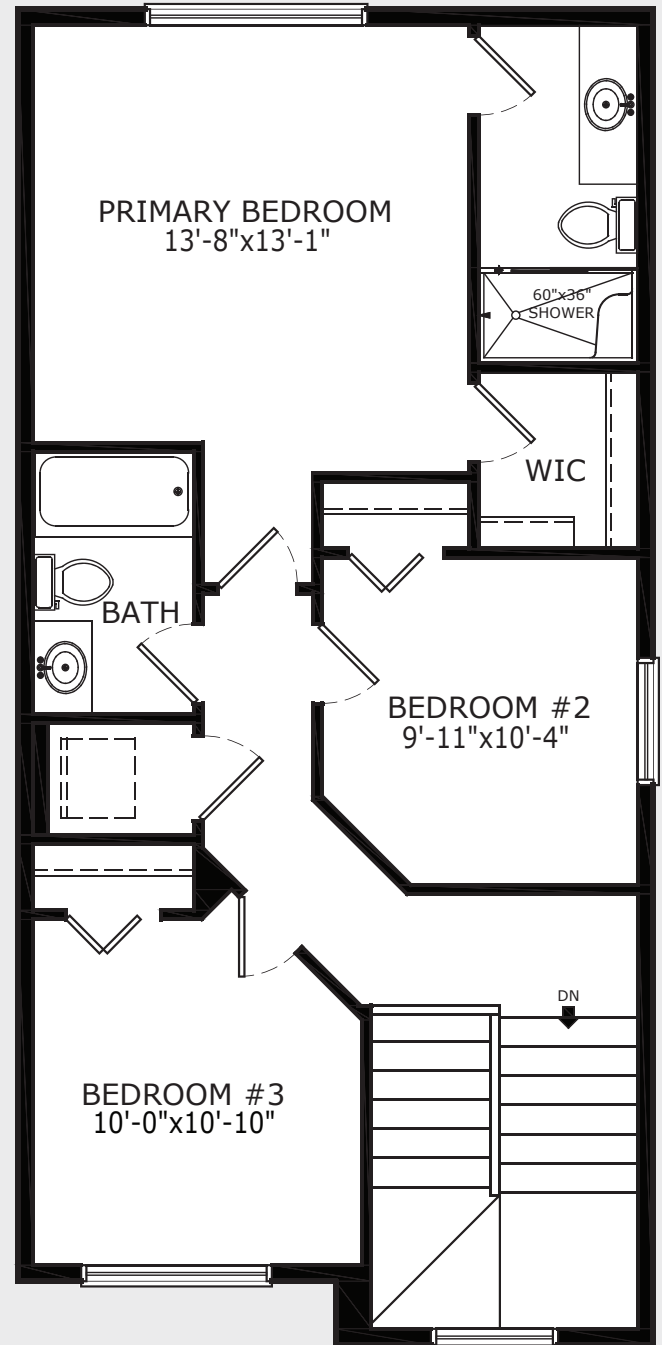

Ramsey

1614 SQ FT | MAIN 880 SQ FT | UPPER 734 SQ FT

STANDARD MAIN FLOOR

OPTIONAL EXECUTIVE KITCHEN

Build Your Life

STERLINGCALGARY.COM

Ramsey

1614 SQ FT | MAIN 880 SQ FT | UPPER 734 SQ FT

CONTEMPORARY
ARTS & CRAFTS

TUDOR

CONTEMPORARY
PRAIRIE

CONTEMPORARY

STANDARD UPPER FLOOR

Build Your Life

STERLINGCALGARY.COM