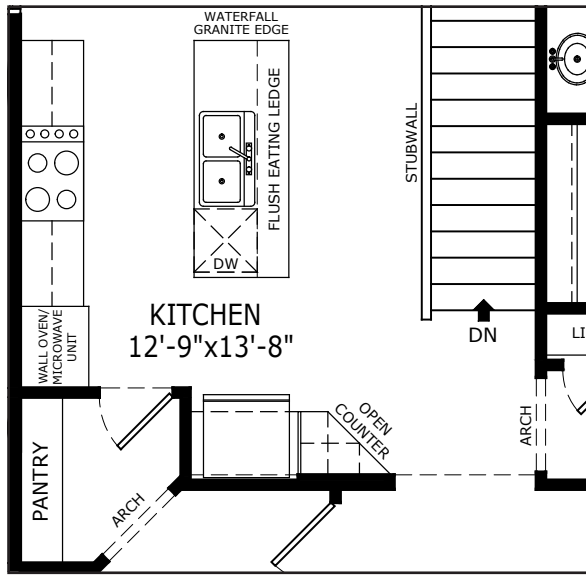

1253 SQ FT | 1 BEDS | 1.5 BATHS

WINDSOR

MAIN: 1253 SQ FT

EXTERIOR STYLE

Brochure for marketing purposes only, Rev: Apr 2/26

MAIN FLOOR OPTIONS

EXECUTIVE KITCHEN

FULL BATH WITH BEDROOM

BASEMENT OPTIONS

STANDARD - 1008 SQ FT