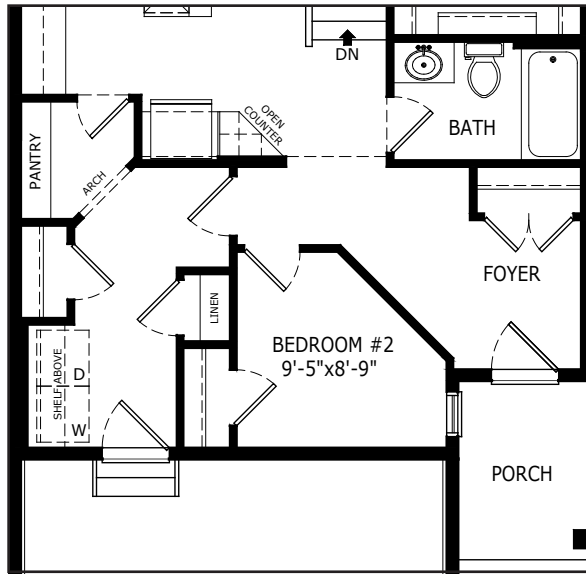

1253 SQ FT | 1 BEDS | 1.5 BATHS

WINDSOR

MAIN: 1253 SQ FT

EXTERIOR STYLE

Brochure for marketing purposes only, Rev: Apr 2/26

MAIN FLOOR OPTIONS

EXECUTIVE KITCHEN

FULL BATH WITH BEDROOM

BASEMENT OPTIONS

STANDARD - 1008 SQ FT