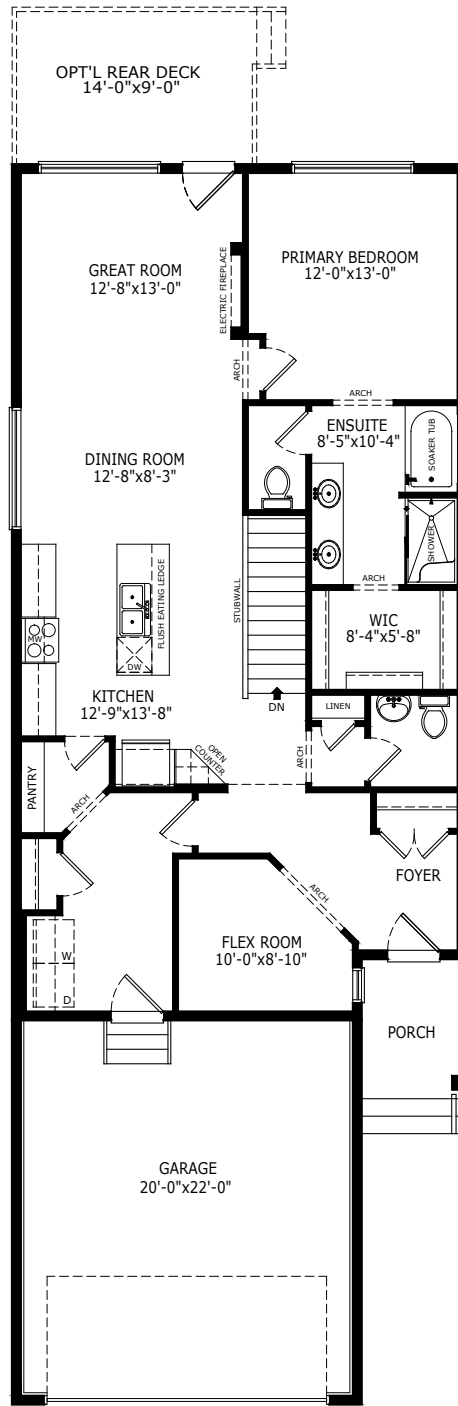

1253 SQ FT | 1 BEDS | 1.5 BATHS

WINDSOR

MAIN: 1253 SQ FT

EXTERIOR STYLE

Brochure for marketing purposes only, Rev: Apr 2/26

MAIN FLOOR OPTIONS

EXECUTIVE KITCHEN

FULL BATH WITH BEDROOM

BASEMENT OPTIONS

STANDARD - 1008 SQ FT