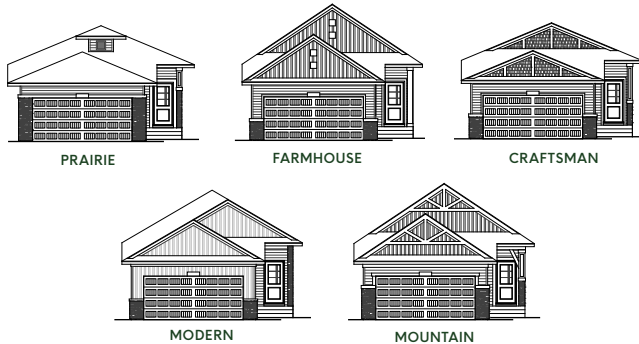

1253 SQ FT | 1 BEDS | 1.5 BATHS

WINDSOR

MAIN: 1253 SQ FT

EXTERIOR STYLE

Brochure for marketing purposes only, Rev: Apr 2/26

MAIN FLOOR OPTIONS

EXECUTIVE KITCHEN

FULL BATH WITH BEDROOM

BASEMENT OPTIONS

STANDARD - 1008 SQ FT